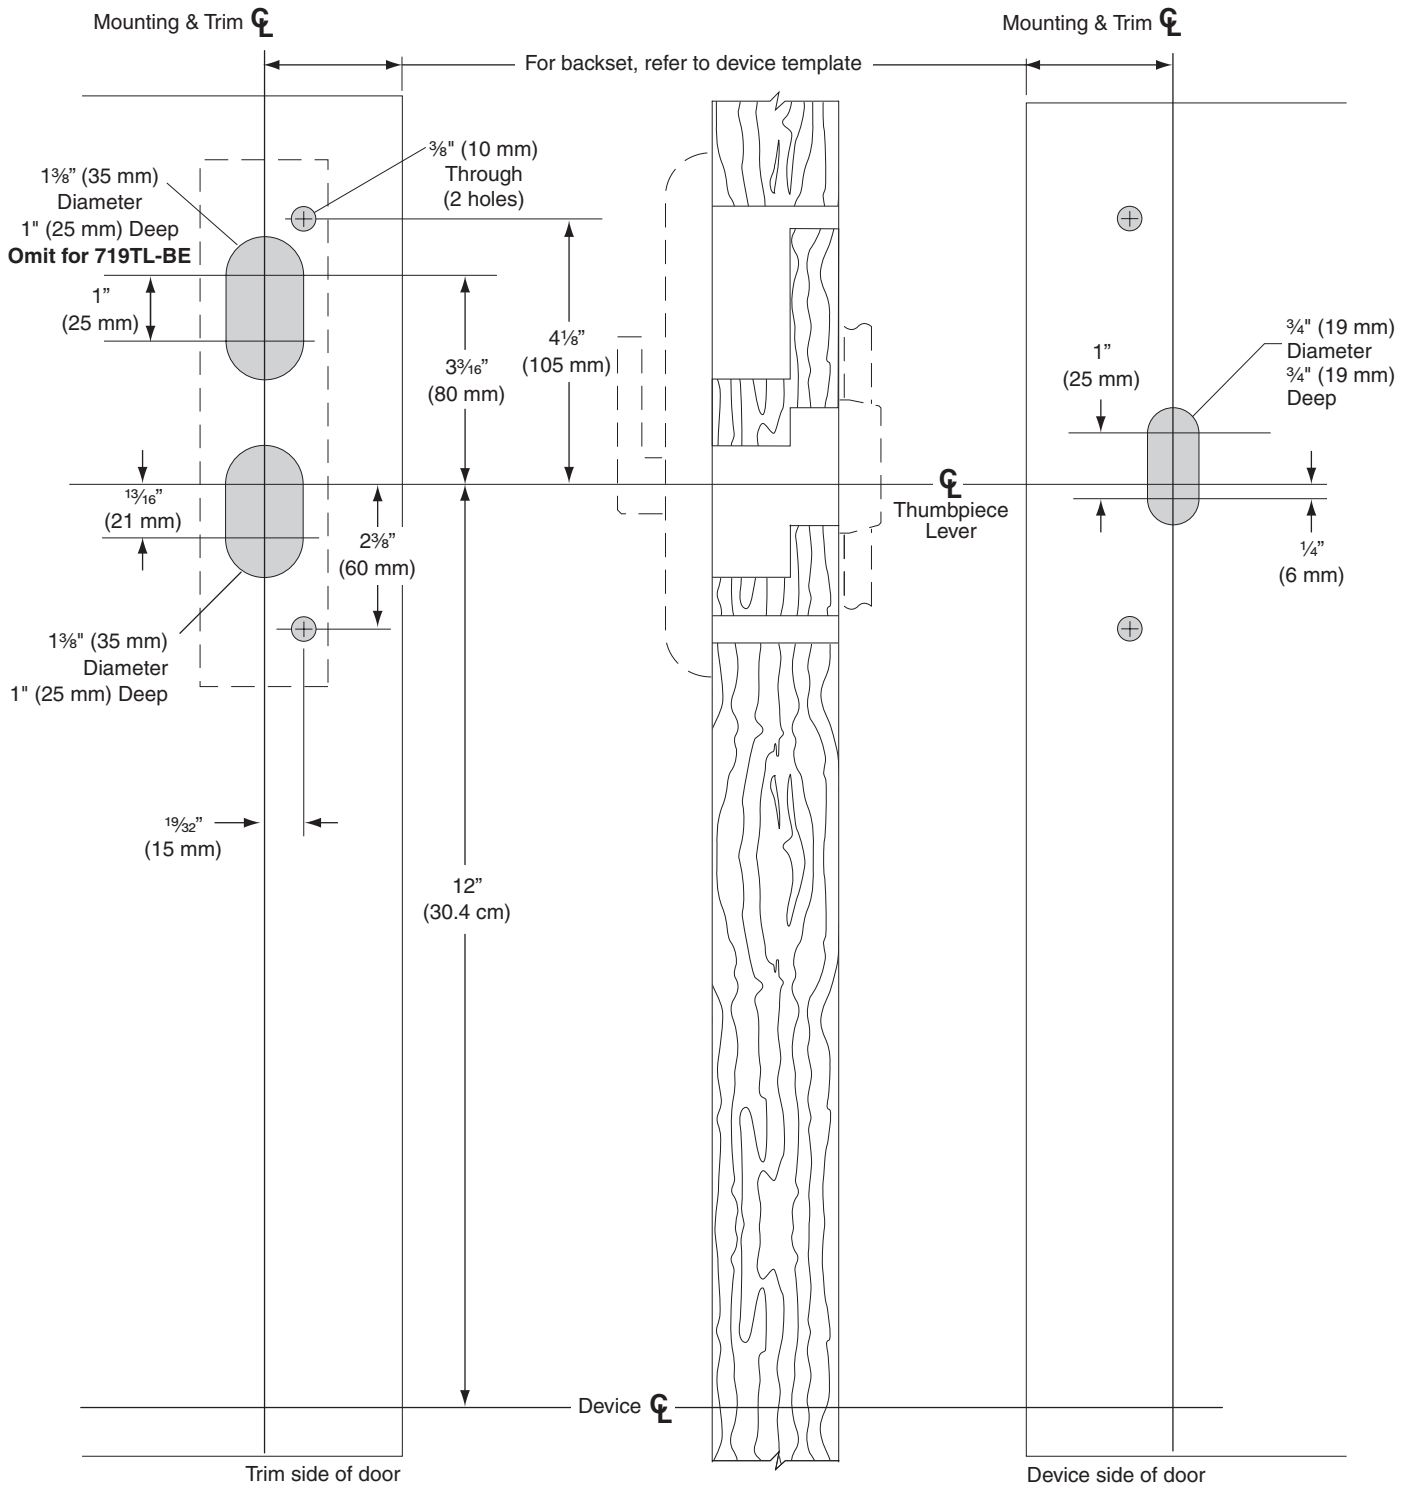

(F)17-V and (F)18-V Surface Vertical Trim

719TL, 719TL-BE, Wood Door, LHR Shown, RHR Opposite

- For height from finished floor, refer to device template.

TEMPLATE
W-2152-a